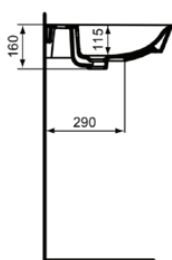

CONNECT AIR

E0298V3

CONNECT AIR | Basin 600x460x160 mm in silk black finish, with overflow

Image & drawing

General information

Sub product type	Basin
Brand	Ideal Standard
Suite name	CONNECT AIR
Designer	Studio Levien
Colour code	V3
Colour description	Silk Black
Surface finish effect	satin
Height (mm)	160
Width (mm)	600
Length / Projection (mm)	460
EAN code	5017830553564
VVS	626493021
Net weight (kg)	14.50

Downloads

- BIM-UK
- EPD

Product standard & certifications

Additional standards	EN 14688
DoP classification	CL25

Product specifications

Support plateau	Backside
Type of overflow	Round
Disabled model	No
Amount of washbasins	1
With back wall	No
With overflow	Yes
Overflow visible	Yes
Amount of tap holes for each washbasin	1
With drain plug	No
With siphon	No
Material	Ceramic
Material quality	Finefireclay
Tap hole position	Centre
PVD technology	No
IdealPlus technology	No