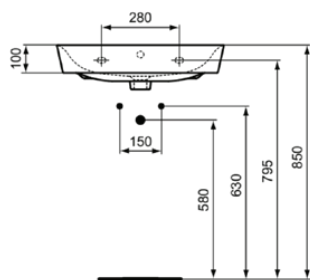

CONNECT AIR

E0298V3

CONNECT AIR | Basin 600x460x160 mm in silk black finish, with overflow

Image & drawing

General information

Sub product type	Basin
Brand	Ideal Standard
Suite name	CONNECT AIR
Designer	Studio Levien
Colour code	V3
Colour description	Silk Black
Surface finish effect	satin
Height (mm)	160
Width (mm)	600
Length / Projection (mm)	460
EAN code	5017830553564
VVS	626493021
Net weight (kg)	14.50

Downloads

- BIM-UK
- EPD

Product standard & certifications

Additional standards	EN 14688
DoP classification	CL25

Product specifications

Support plateau	Backside
Type of overflow	Round
Disabled model	No
Amount of washbasins	1
With back wall	No
With overflow	Yes
Overflow visible	Yes
Amount of tap holes for each washbasin	1
With drain plug	No
With siphon	No
Material	Ceramic
Material quality	Finefireclay
Tap hole position	Centre
PVD technology	No
IdealPlus technology	No