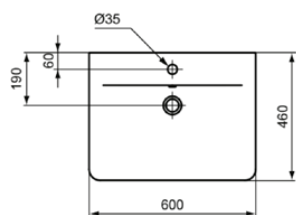

CONNECT AIR

E0298V3

CONNECT AIR | Basin 600x460x160 mm in silk black finish, with overflow

Image & drawing

General information

Sub product type	Basin
Brand	Ideal Standard
Suite name	CONNECT AIR
Designer	Studio Levien
Colour code	V3
Colour description	Silk Black
Surface finish effect	satin
Height (mm)	160
Width (mm)	600
Length / Projection (mm)	460
EAN code	5017830553564
VVS	626493021
Net weight (kg)	14.50

Downloads

- BIM-UK
- EPD

Product standard & certifications

Additional standards	EN 14688
DoP classification	CL25

Product specifications

Support plateau	Backside
Type of overflow	Round
Disabled model	No
Amount of washbasins	1
With back wall	No
With overflow	Yes
Overflow visible	Yes
Amount of tap holes for each washbasin	1
With drain plug	No
With siphon	No
Material	Ceramic
Material quality	Finefireclay
Tap hole position	Centre
PVD technology	No
IdealPlus technology	No